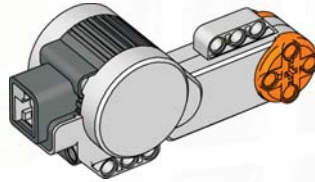

Parts List For Base Set #9797

2x
4263624
Axle, 5½-module, dark grey

3x
74880
Lamp, 1X2, white

2
8x
4142865
Axle, 2-module, red

3x
4297008
Interactive Servo Motor, NXT